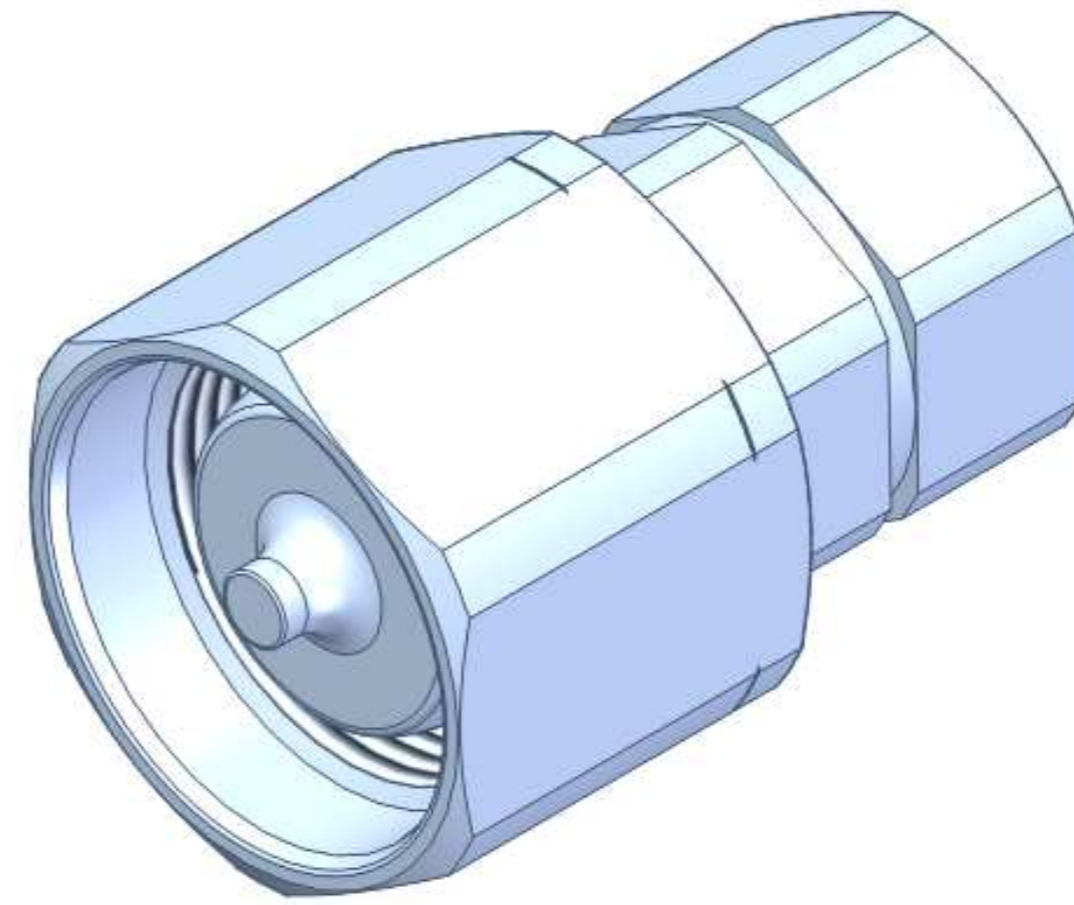

Hydraulic Connection Grab

Overview Quick Couplers

Rotate Grab Left	Swivel Male 1/2" BSP, Building Size 16
Rotate Grab Right	Swivel Male 1/2" BSP, Building Size 16
Grab Open	Swivel Male 3/4" BSP, Building Size 16
Grab Left	Swivel Male 3/4" BSP, Building Size 16
Leak Return	Agriculture Hitch Female 1/2" BSP
Switch	3 Pin Plug

Quick Couplers

Grab Rotate
Swivel Male 1/2" BSP,
Building Size 12

Grab Open/Close
Swivel Male 3/4" BSP,
Building Size 16

Leak Return
Agriculture Hitch Female 1/2" BSP

Electric Switching
3 Pin Plug