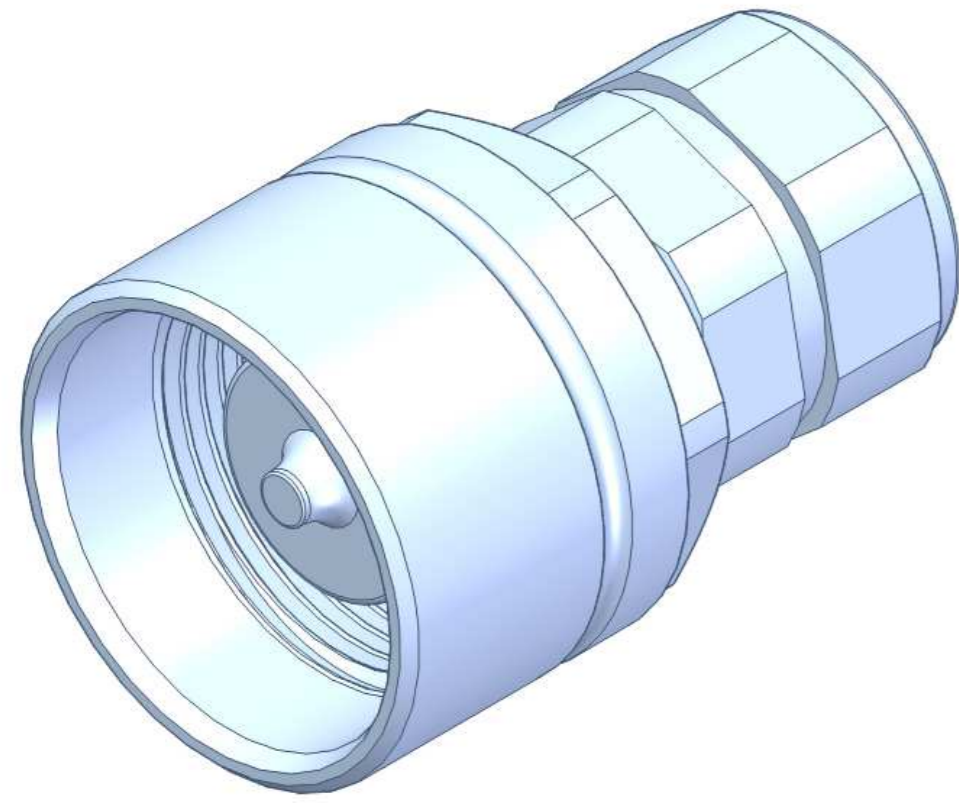

Hydraulic Connection Grab

Overview Quick Couplers

Rotate Grab Left	Swivel Male 1/2" BSP, Building Size 16
Rotate Grab Right	Swivel Male 1/2" BSP, Building Size 16
Grab Open	Swivel Male 3/4" BSP, Building Size 16
Grab Left	Swivel Male 3/4" BSP, Building Size 16
Leak Return	Agriculture Hitch Female 1/2" BSP
Switch	3 Pin Plug

Quick Couplers

Grab Rotate
Swivel Male 1/2" BSP,
Building Size 12

Grab Open/Close
Swivel Male 3/4" BSP,
Building Size 16

Leak Return
Agriculture Hitch Female 1/2" BSP

Electric Switching
3 Pin Plug