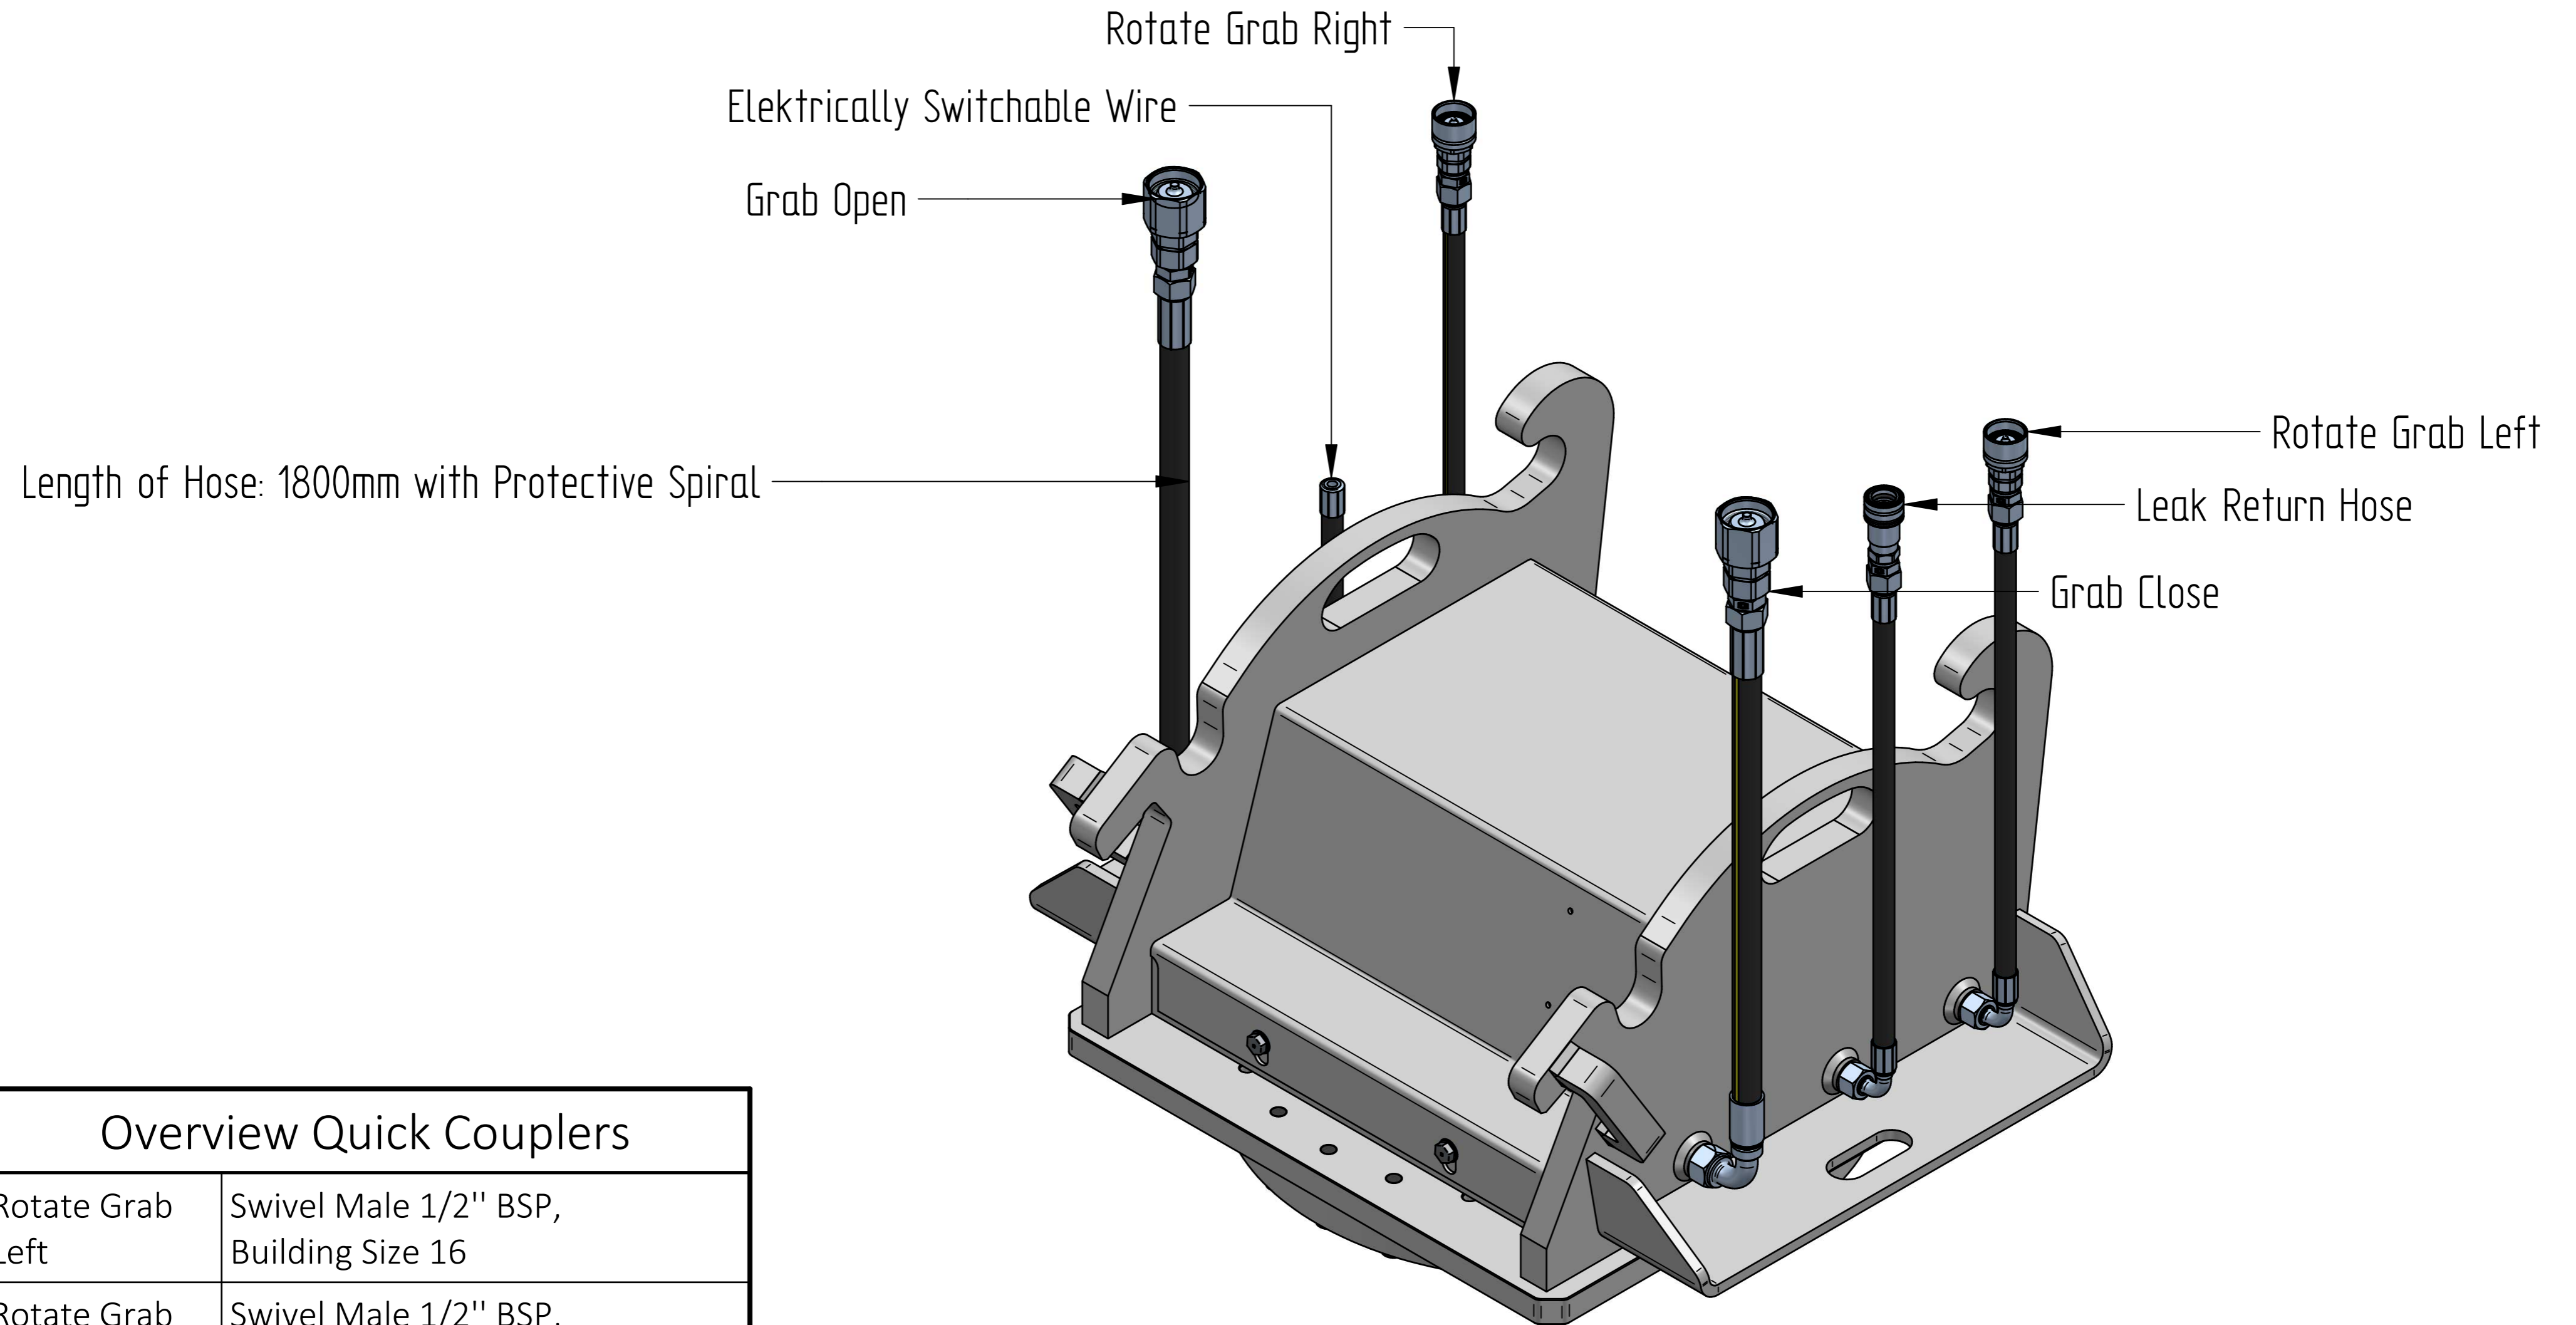

Hydraulic Connection Grab

Overview Quick Couplers

Rotate Grab Left	Swivel Male 1/2" BSP, Building Size 16
Rotate Grab Right	Swivel Male 1/2" BSP, Building Size 16
Grab Open	Swivel Male 3/4" BSP, Building Size 16
Grab Left	Swivel Male 3/4" BSP, Building Size 16
Leak Return	Agriculture Hitch Female 1/2" BSP
Switch	3 Pin Plug

Quick Couplers

Grab Rotate
Swivel Male 1/2" BSP,
Building Size 12

Grab Open/Close
Swivel Male 3/4" BSP,
Building Size 16

Leak Return
Agriculture Hitch Female 1/2" BSP

Electric Switching
3 Pin Plug